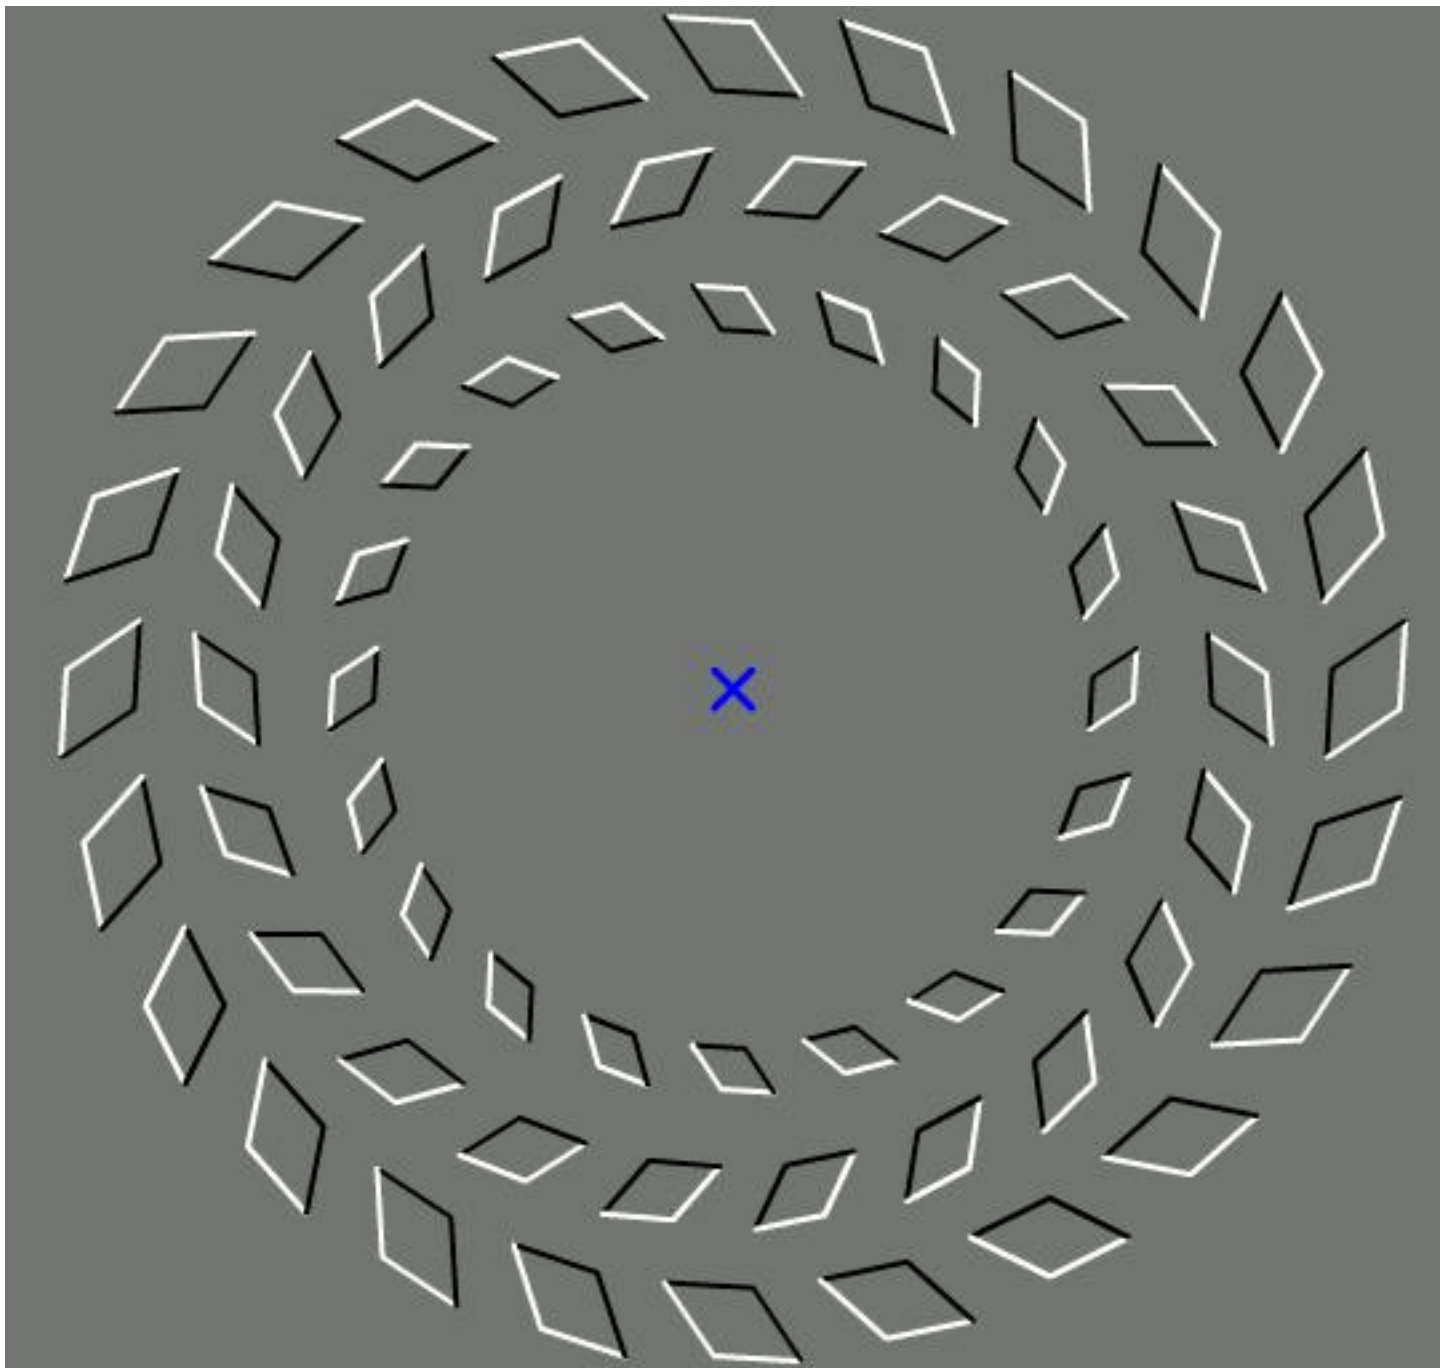

# Pinna-Brelstaff Illusion

---

Fixate the blue cross in the center. Then move your head towards and away from the screen. Illusory rotation can be seen. The ring appears to rotate when we

approach or move away from the figure with fixating at the center.